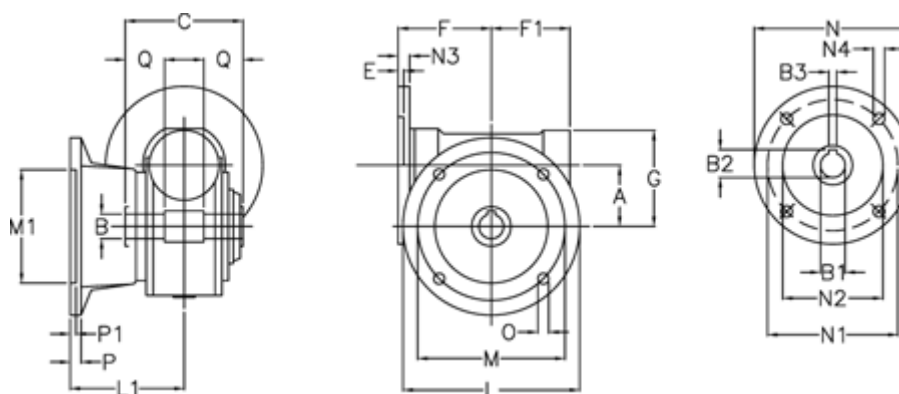

Data Sheet

Article number: 3918049024433

Description: Worm gear with st. steel hollow shaft
VF 49 EP-F1-24- 80B14

Measures

A = 49.5	F1 = 63	N2 = 80
B = 25	G = 80	N3 = 10.0
B1 E7 = 19	L = 125	N4 = 7.0
B2 = 21.8	L1 = 85.5	O = 10.5
B3 H9 = 6	M = 90	P = 12
C = 82	M1 = 70	P1 = 10
E = 3.0	N = 120	Q = 22.5
F = 70	N1 = 100	